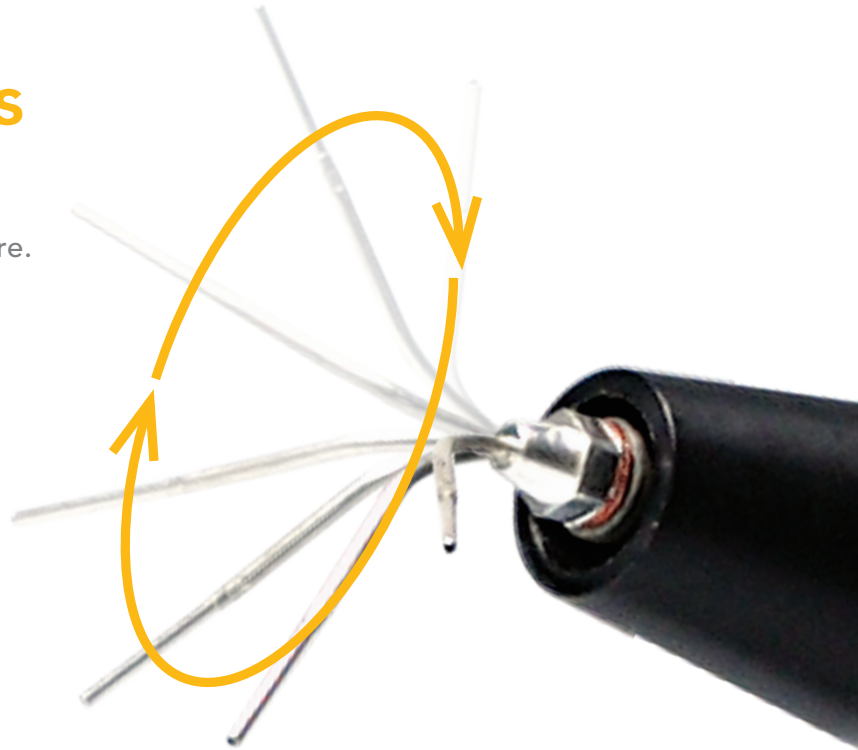

## 360° Swivel Needles

Both the 23 and 25 gauge HotShot needles are available in a 360° swivel version, making backfilling maxillary teeth easier than ever before.

### SWIVEL NEEDLES ENABLE:

- Improved Access
- Increased Comfort
- 360° Backfill Freedom
- Extended Useful Life

Needle Size (Packs of 4)	Part Number
20 gauge	HSN20NS
23 gauge swivel	HSN23
23 gauge	HSN23NS
25 gauge swivel	HSN25
25 gauge	HSN25NS